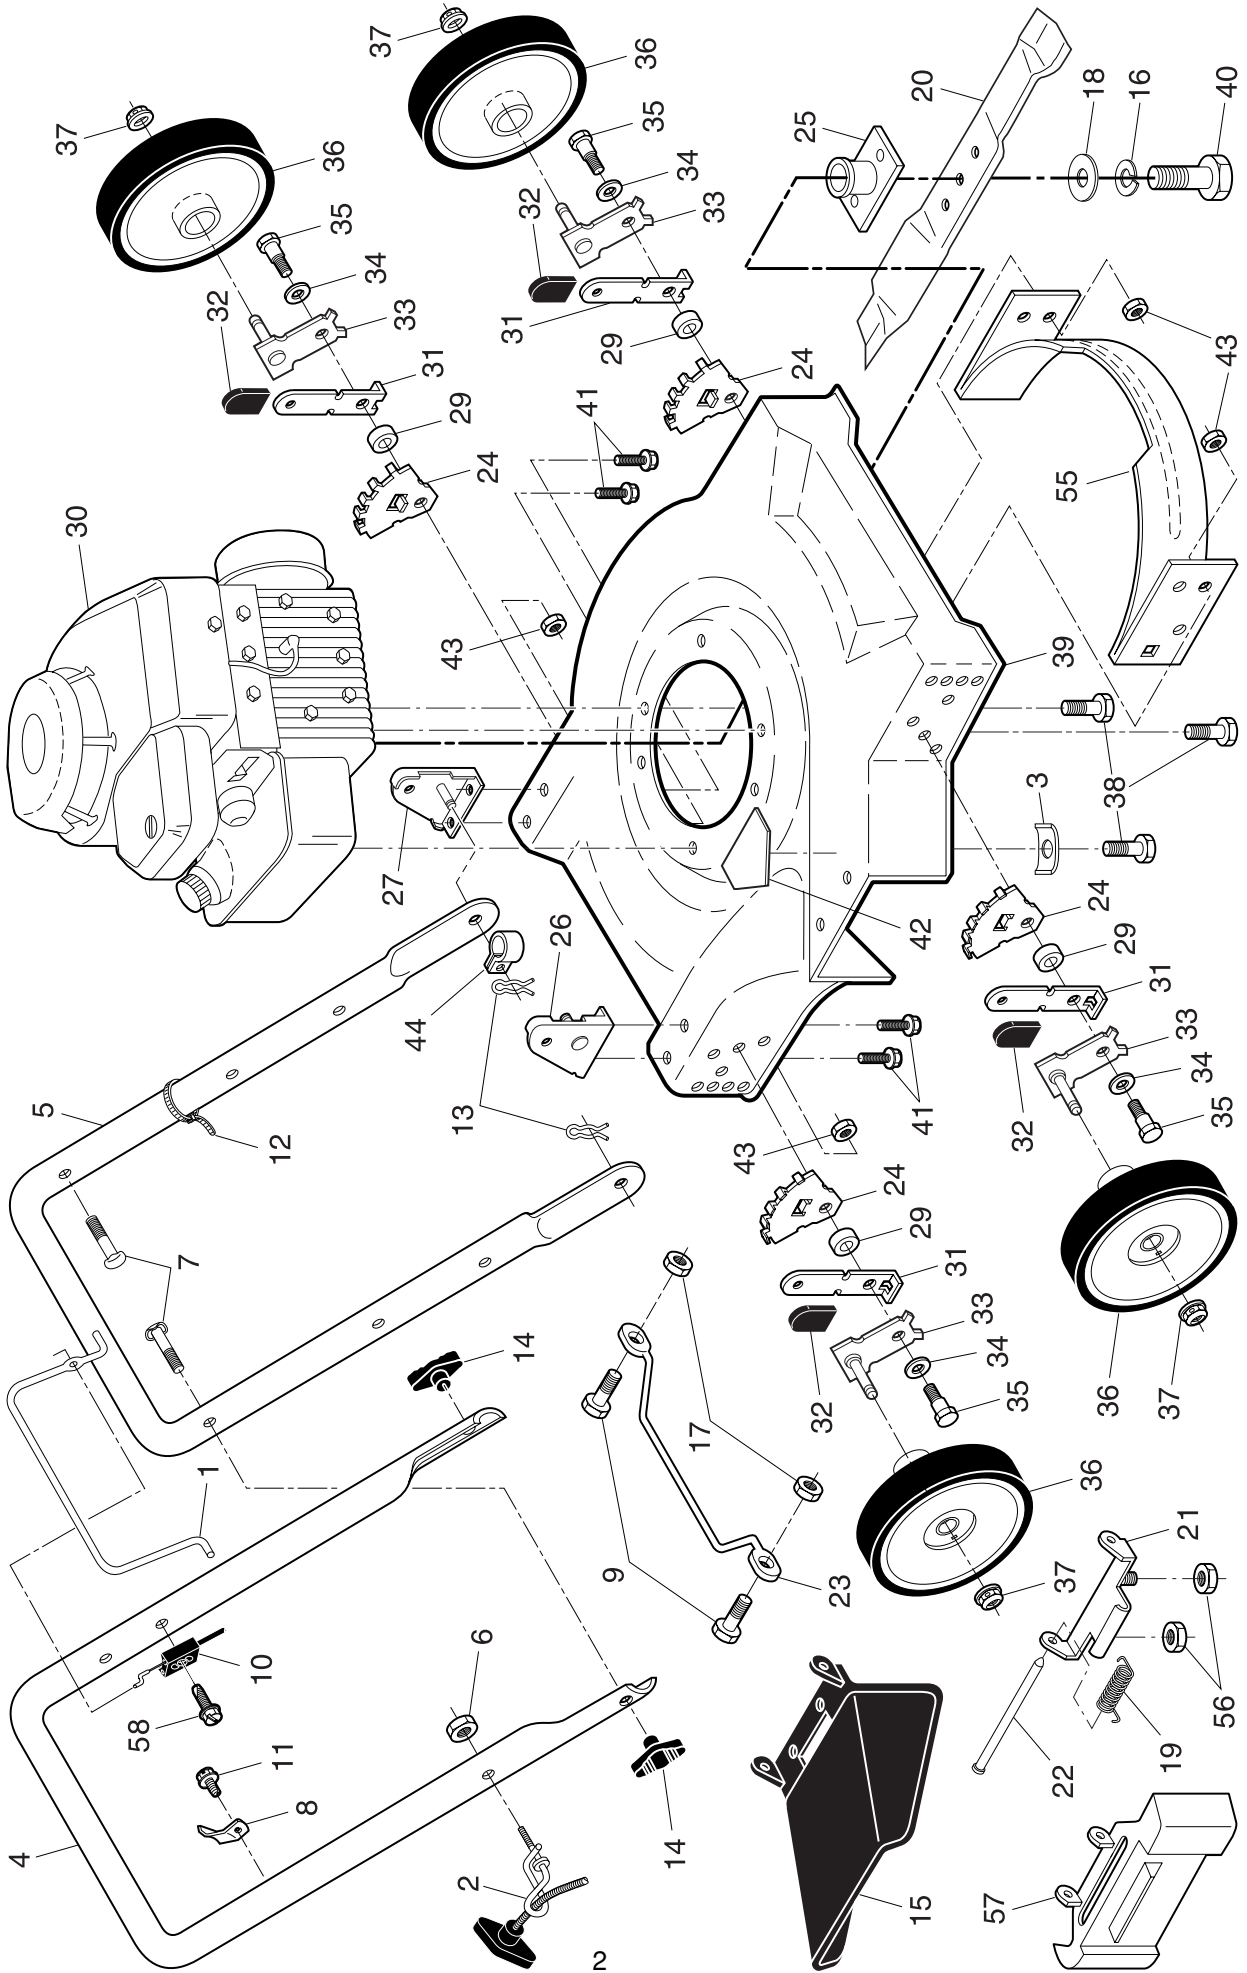

ILLUSTRATED PARTS LIST

MODEL NUMBER P3750SM

PRODUCT NUMBER 961 11 00-14

MFG. ID. NUMBER 96111001401

ROTARY LAWN MOWER -- MODEL NUMBER P3750SM (96111001401) PRODUCT NUMBER 961 11 00-14

ROTARY LAWN MOWER - - MODEL NUMBER P3750SM (96111001401) PRODUCT NUMBER 961 11 00-14

NOTE: All component dimensions given in U.S. inches. 1 inch = 25.4 mm. **IMPORTANT:** Use only Original Equipment Manufacturer (O.E.M.) replacement parts. Failure to do so could be hazardous, damage your lawn mower and void your warranty.